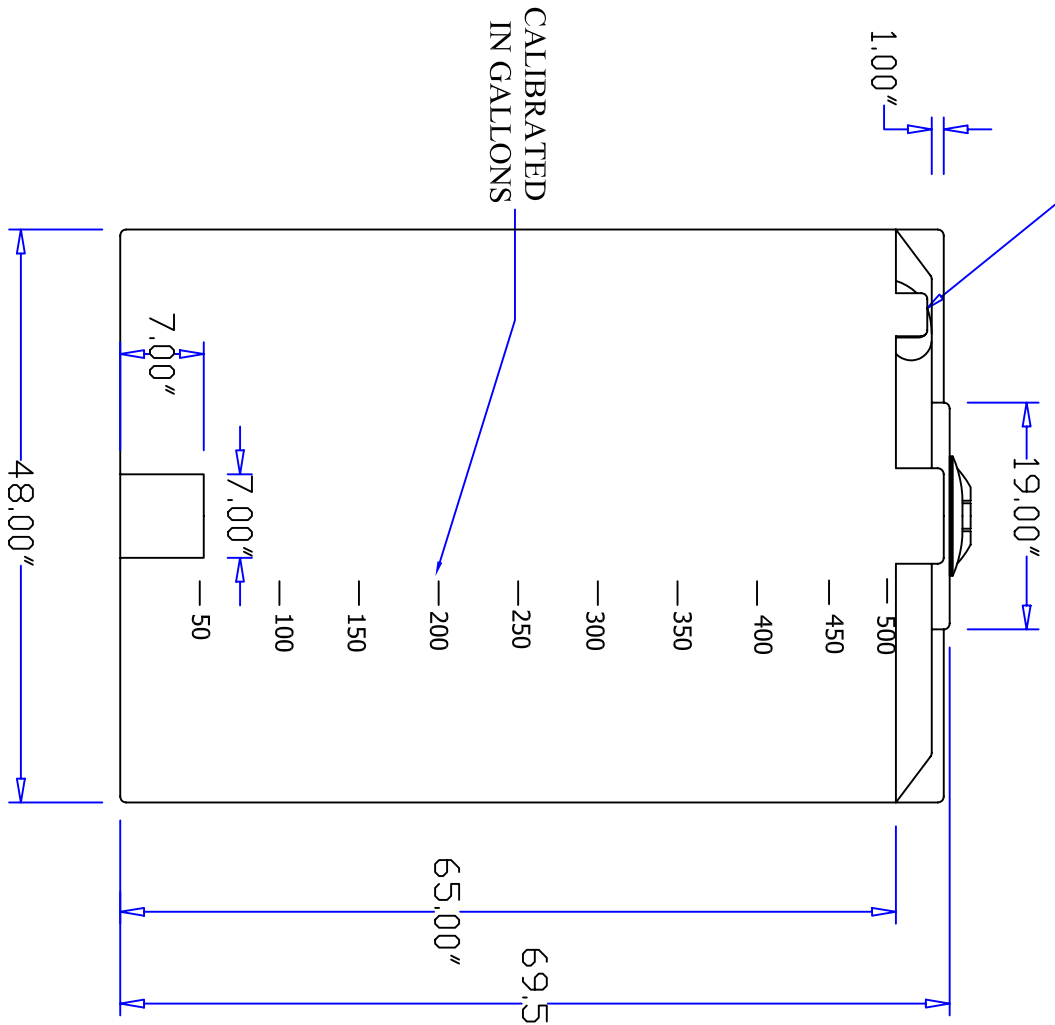

NEW* EASY TO HANDLE TIE DOWNS.

SIDE VIEW

TOP VIEW

8" VENTED LID, STANDARD. (16" OPTIONAL)

CALIBRATED IN GALLONS

REV	DESCRIPTION	DATE	APPRD

DRAWN / DATE	MATERIAL / SHOT WEIGHT
MSYKES/5/12/03	HDPE 120 LBS.
APPRD. / DATE	NOTES:

BALLIFF ENTERPRISES, INC.
 8423 AIRLINE DRIVE, HOUSTON, TEXAS 77037
 PHONE (281) 447-5372 FAX (281) 999-1223

ALL DIMENSIONS ARE IN DECIMAL INCHES
 TOLERANCES UNLESS OTHERWISE SPECIFIED
 + .5% @ 68° F

CLIENT / DESCRIPTION: 500 GALLON VERTICAL TANK
 SCALE: N.S. PART NO.: VTB500-48