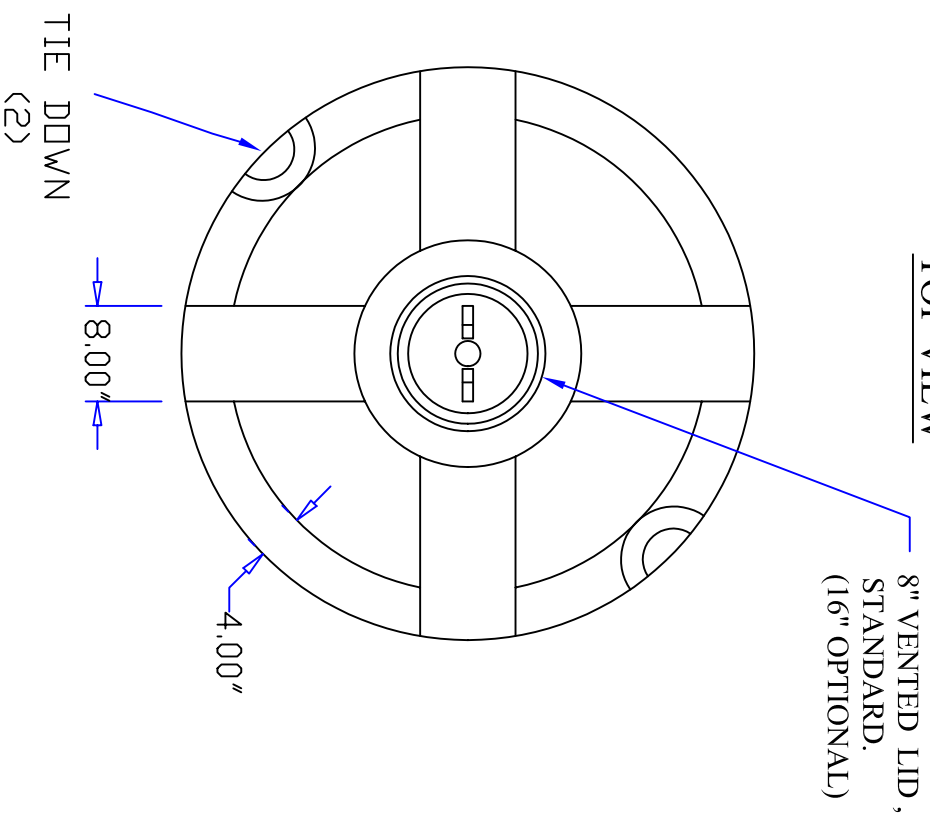

NEW* EASY TO HANDLE TIE DOWNS.

SIDE VIEW

TOP VIEW

8" VENTED LID, STANDARD. (16" OPTIONAL)

CALIBRATED IN GALLONS

REV	DESCRIPTION	DATE	APPRD

DRAWN / DATE	MATERIAL / SHOT WEIGHT
MSYKES/5/12/03	HDPE 120 LBS.
APPRD. / DATE	NOTES:

BALLIFF ENTERPRISES, INC.
 8423 AIRLINE DRIVE, HOUSTON, TEXAS 77037
 PHONE (281) 447-5372 FAX (281) 999-1223

ALL DIMENSIONS ARE IN DECIMAL INCHES
 TOLERANCES UNLESS OTHERWISE SPECIFIED
 + .5% @ 68° F

CLIENT / DESCRIPTION: 500 GALLON VERTICAL TANK
 SCALE: N.S. PART NO.: VTB500-48