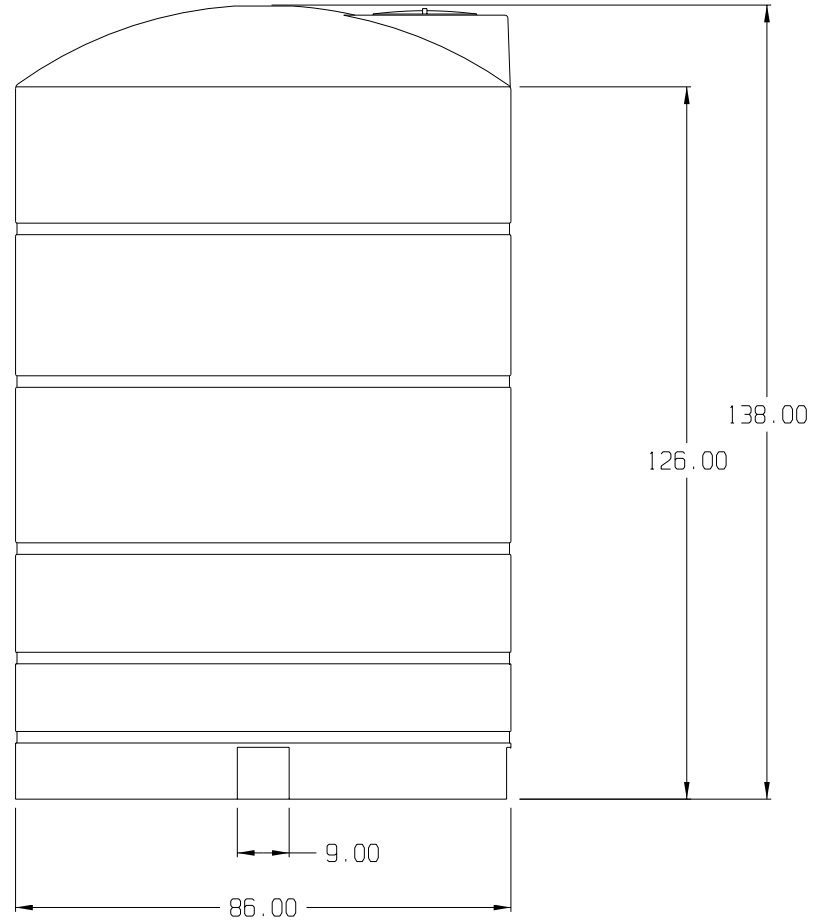

NOTE: THE LARGEST THREADED MANWAY THIS TANK WILL ACCEPT IS 18"

ALL FITTINGS ARE INSTALLED THEN REMOVED AND REPACKAGED IN ORDER TO ELIMINATE DAMAGE IN SHIPMENT

(all dimensions in inches)

PART # TANK: 8170--MT

3,200 GALLON VERTICAL TANK

REF#: 0000

00/00/00