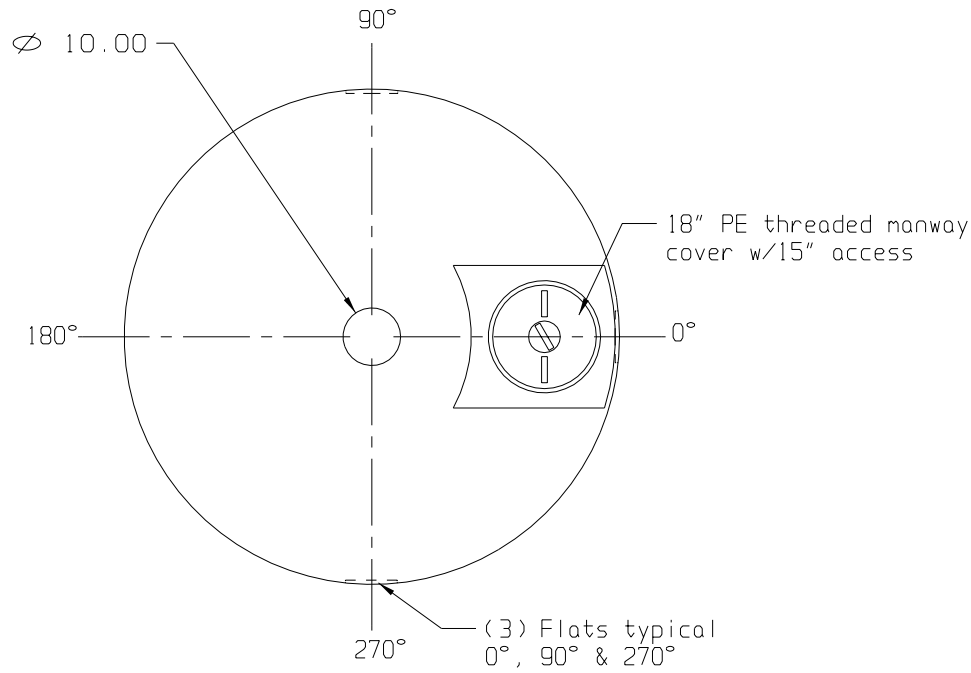

NOTE: THE LARGEST THREADED MANWAY THIS TANK WILL ACCEPT IS 18"

ALL FITTINGS ARE INSTALLED THEN REMOVED AND REPACKAGED IN ORDER TO ELIMINATE DAMAGE IN SHIPMENT

(all dimensions in inches)

PART # TANK: 8170--MT

3,200 GALLON VERTICAL TANK

REF#: 0000

00/00/00