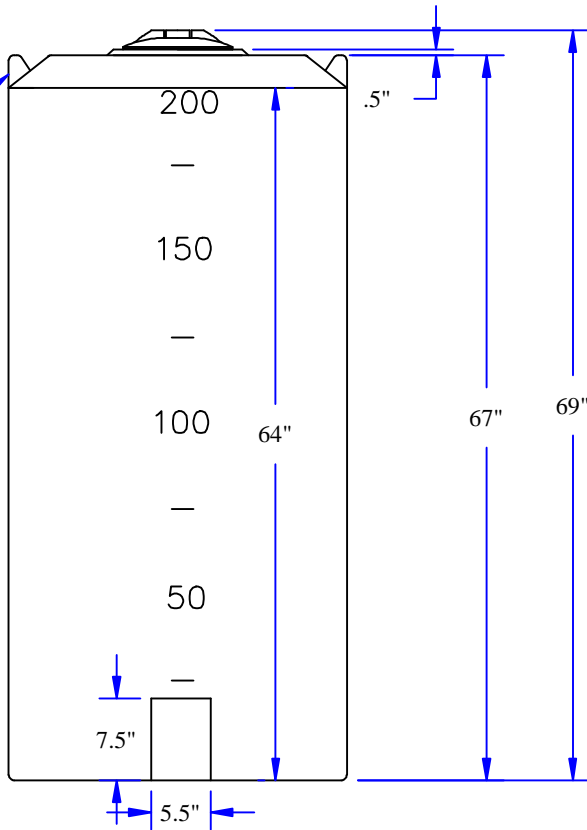

SIDE VIEW

TOP VIEW

NOTE: CALIBRATED IN GALLONS

				DRAWN / DATE MPS/6/9/03		MATERIAL / SHOT WEIGHT		<b>BAILIFF ENTERPRISES, INC.</b> 8423 AIRLINE DRIVE, HOUSTON, TEXAS 77037 PHONE (281) 447-5372 FAX (281) 999-1223	
				APPRD. / DATE		HDPE	70 LBS.		
REV	DESCRIPTION	DATE	APPRD	THIRD ANGLE PROJECTION ANSI 14.5M 		CLIENT / DESCRIPTION			
ALL DIMENSIONS ARE IN DECIMAL INCHES TOLERANCES UNLESS OTHERWISE SPECIFIED ± .5% @ 68° F						200 GALLON VERTICAL TANK			
						SCALE	N.S.	PART NO.	VTB0200-31