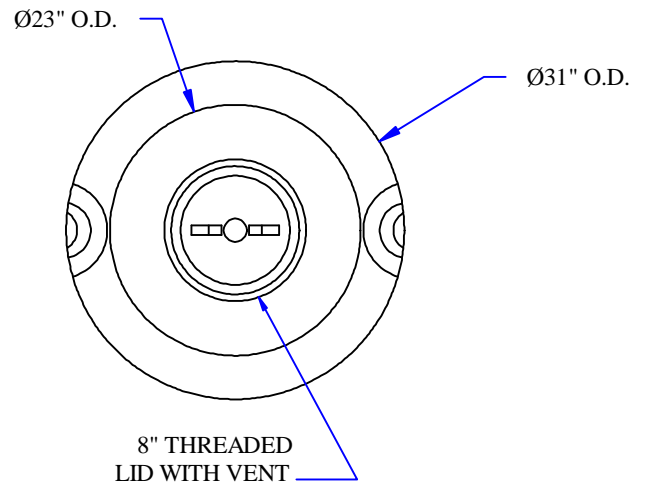

SIDE VIEW

TOP VIEW

NOTE: CALIBRATED IN GALLONS

				DRAWN / DATE MPS/6/9/03		MATERIAL / SHOT WEIGHT		<b>BAILIFF ENTERPRISES, INC.</b> 8423 AIRLINE DRIVE, HOUSTON, TEXAS 77037 PHONE (281) 447-5372 FAX (281) 999-1223	
				APPRD. / DATE		HDPE	70 LBS.		
REV	DESCRIPTION	DATE	APPRD	THIRD ANGLE PROJECTION ANSI 14.5M 		CLIENT / DESCRIPTION			
ALL DIMENSIONS ARE IN DECIMAL INCHES TOLERANCES UNLESS OTHERWISE SPECIFIED ± .5% @ 68° F						200 GALLON VERTICAL TANK			
						SCALE	N.S.	PART NO.	VTB0200-31